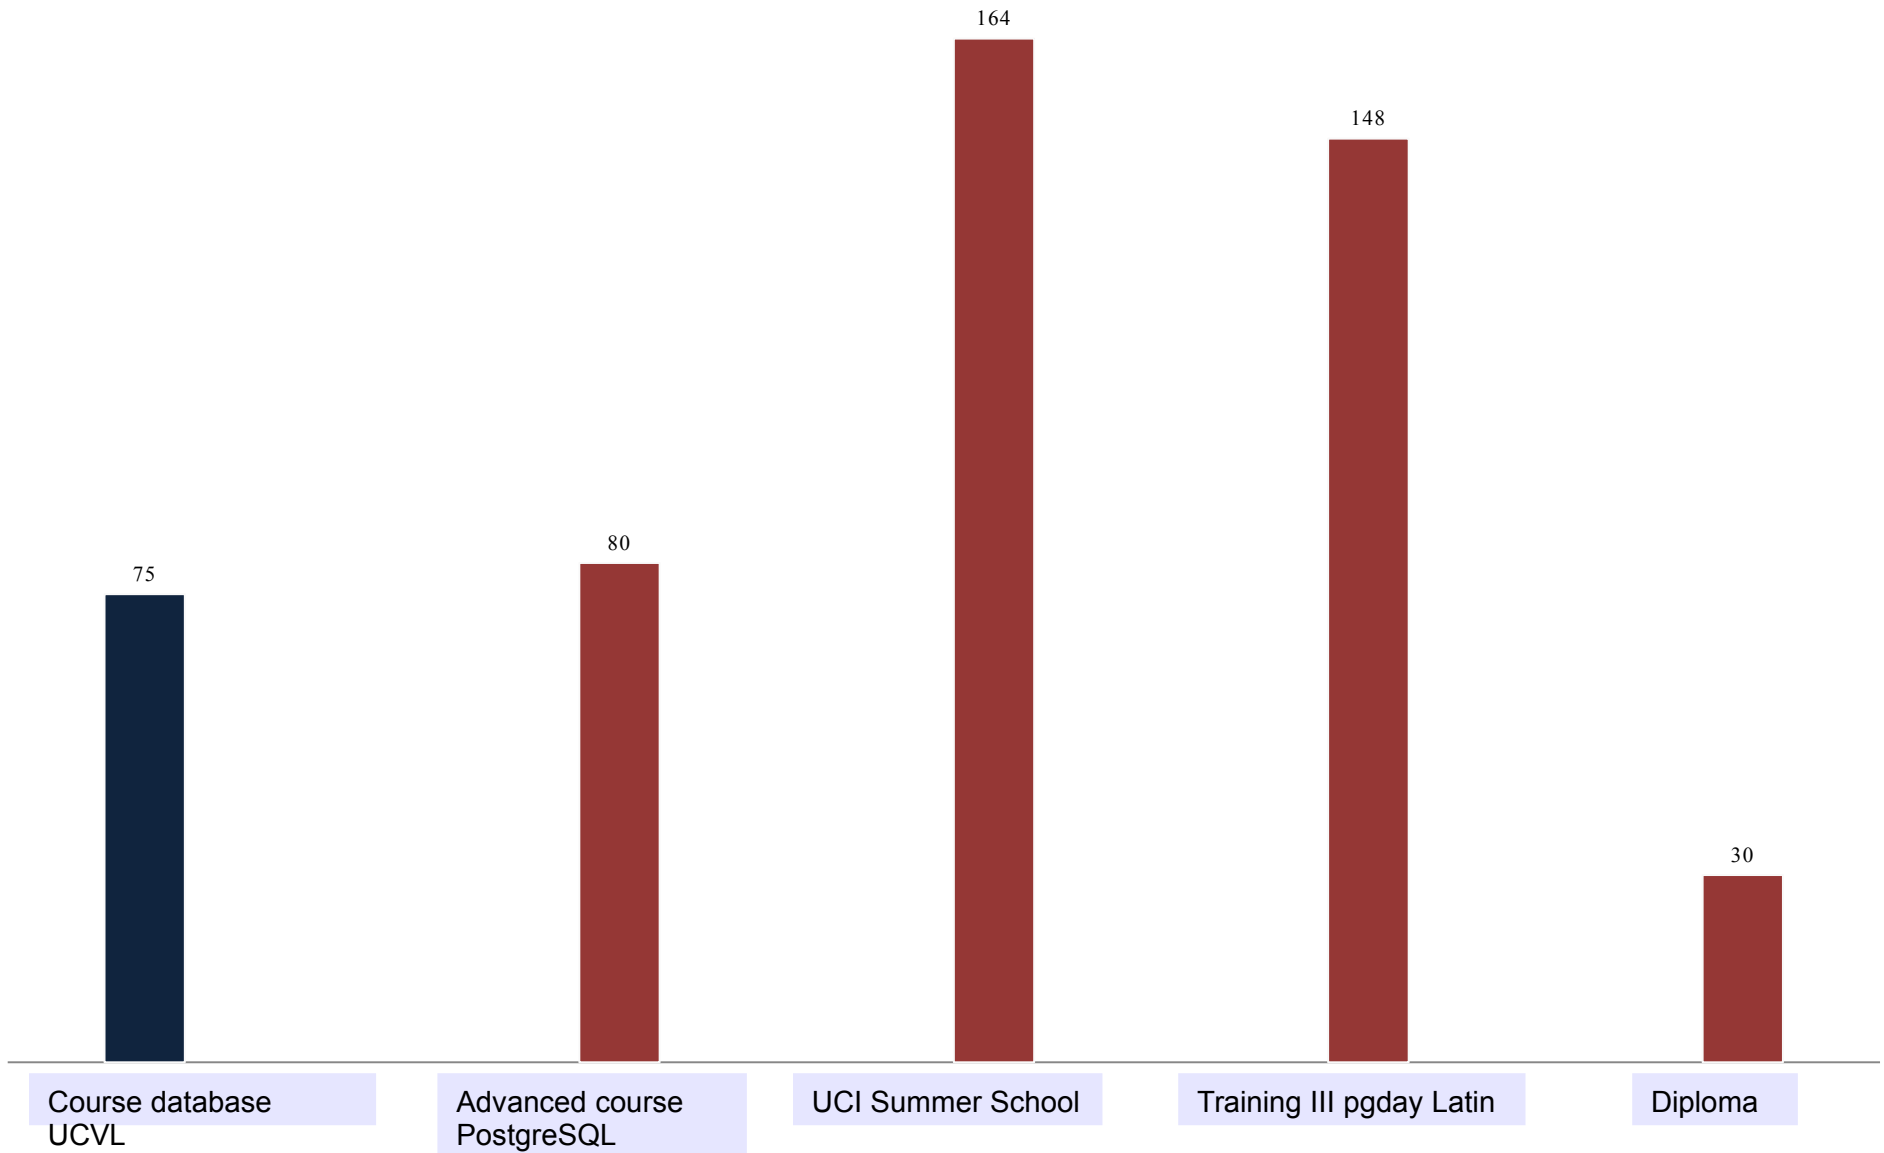

## Benefited specialist courses provided

■ 2009 ■ 2011

167

162

**Total: 329 members**

- PostgreSQL
- Oracle
- MS SQL-SERVER
- Other